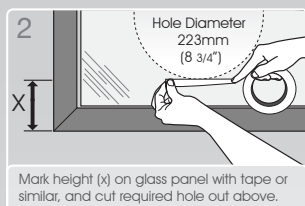

2
Mark height (x) on glass panel with tape or similar, and cut required hole out above.