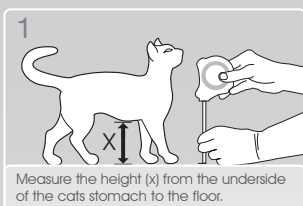

Fits doors up to 40mm (1 1/2")
-Template supplied for hole size

4-way locking system
-In, Out, In/Out and Locked

3 Year
Warranty

makrolon
High-tech plastic from Bayer
and Bayer Lustran

Bayer

Glass
Cutout Dimensions

Hole Diameter
223mm (8 3/4")

Wood
Cutout Dimensions

175mm (h) x 185mm (w)
(6 7/8" x 7 1/4")

Door Height
250mm (9 7/8")
Door Width
240mm (9 7/16")

Flap Width
150mm (5 7/8")
Flap Height
155mm (6 1/8")

3 Year
Warranty

Single Glazed

Double Glazed

Ranch Slider

Door Mount

Pet-corp International

PC4

Classic Glass And Wood Fitting Cat Door

⚠ Glass Installation only to be completed by professional glazier

1
Measure the height (x) from the underside of the cats stomach to the floor.

2
Mark height (x) on glass panel with tape or similar, and cut required hole out above.

3
Install exterior frame into hole and slide interior frame over top to required fit.