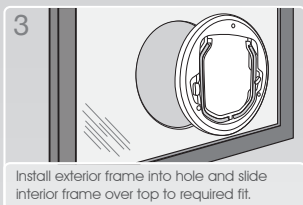

Hole Diameter
223mm (8 3/4")

Wood
Cutout Dimensions

175mm (h) x 185mm (w)
(6 7/8" x 7 1/4")

Door Height
250mm (9 7/8")
Door Width
240mm (9 7/16")

Flap Width
150mm (5 7/8")
Flap Height
155mm (6 1/8")

3 Year
Warranty

Single Glazed

Double Glazed

Ranch Slider

Door Mount

Pet-corp International

PC4

Classic Glass And Wood Fitting Cat Door

⚠ Glass Installation only to be completed by professional glazier

1
Measure the height (x) from the underside of the cats stomach to the floor.

2
Mark height (x) on glass panel with tape or similar, and cut required hole out above.

3
Install exterior frame into hole and slide interior frame over top to required fit.

4
Ensure door is level and secure using the 3 enclosed screws and plastic caps

- Designed for single pane, double glazing and wood installations up to 40mm thick
- Can be installed in ranch sliders
- Fits glass cut out hole 223mm
- Fits wood cut out hole 185mm (w) x 175mm (h)
- Large flap 150mm (w) x 155mm (h)
- 4-way locking system
- Virtually unbreakable flap made of high impact Bayer Polycarbonate
- Stainless steel screws to prevent rust and staining
- Self-lining frame to prevent dirt entrapment
- Strong NdFeb magnet provides self-locating flap and holds flap closed against strong winds
- Silicone coated brush seal to prevent draughts
- 3 year warranty
- Available in white and brown