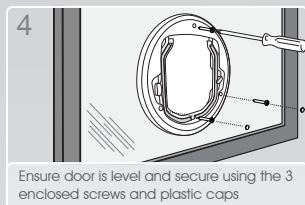

Fits doors up to 40mm (1 1/2")
-Template supplied for hole size

4-way locking system
-In, Out, In/Out and Locked

3 Year
Warranty

makrolon
High-tech plastic from Bayer
and Bayer Lustran

Bayer

Glass
Cutout Dimensions

Single Glazed

Double Glazed

Ranch Slider

Door Mount

Pet-corp International

PC4

Classic Glass And Wood Fitting Cat Door

⚠ Glass Installation only to be completed by professional glazier

1
Measure the height (x) from the underside of the cats stomach to the floor.

2
Mark height (x) on glass panel with tape or similar, and cut required hole out above.

3
Install exterior frame into hole and slide interior frame over top to required fit.

4
Ensure door is level and secure using the 3 enclosed screws and plastic caps

- Designed for single pane, double glazing and wood installations up to 40mm thick
- Can be installed in ranch sliders
- Fits glass cut out hole 223mm
- Fits wood cut out hole 185mm (w) x 175mm (h)
- Large flap 150mm (w) x 155mm (h)
- 4-way locking system
- Virtually unbreakable flap made of high impact Bayer Polycarbonate
- Stainless steel screws to prevent rust and staining
- Self-lining frame to prevent dirt entrapment
- Strong NdFeb magnet provides self-locating flap and holds flap closed against strong winds
- Silicone coated brush seal to prevent draughts
- 3 year warranty
- Available in white and brown